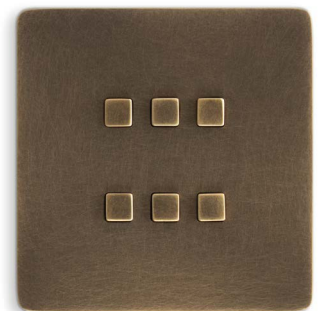

2024 PATINES / PATINAS

CF
Gunmetal
Canon de Fusil

NM
Mirror Nickel
Nickel Miroir

NS
Satin Nickel
Nickel Sablé

NB
Brushed Nickel
Nickel Brossé

CH
Mirror Chrome
Chrome Miroir

MS
Marbled Silver
Marbre Argenté

LG
Lagoon
Lagon

BR
Black Patina
Patine Noire

BZ
Matte Bronze
Bronze Mat

BM
Medium Bronze
Bronze Moyen

BL
Light Bronze
Bronze Léger

BB
Corked Bronze
Bronze Bouchonné

PC
Chocolate Patina
Patine Chocolat

VX
Oxidised Old Gold
Vieil Or Oxydé