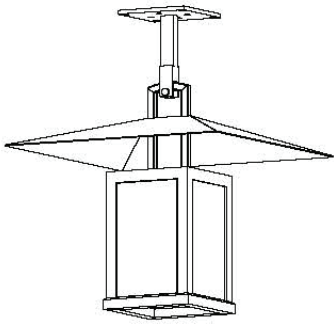

CAELUM

KEVIN REILLY
COLLECTION

SIZE 1	WIDTH: 78.7 CM	DEPTH: 78.7 CM	HEIGHT: 78.7 CM
SIZE 2	WIDTH: 66.0 CM	DEPTH: 66.0 CM	HEIGHT: 66.0 CM
SIZE 3	WIDTH: 53.3 CM	DEPTH: 53.3 CM	HEIGHT: 53.3 CM
SIZE 4	WIDTH: 40.6 CM	DEPTH: 40.6 CM	HEIGHT: 40.6 CM
SIZE 5	WIDTH: 27.9 CM	DEPTH: 27.9 CM	HEIGHT: 27.9 CM