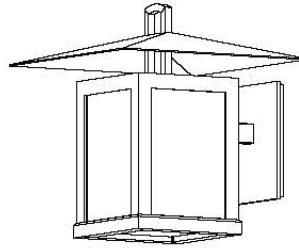

CAELUM

KEVIN REILLY
COLLECTION

SIZE 1	WIDTH: 78.7 CM	DEPTH: 78.7 CM	HEIGHT: 78.7 CM
SIZE 2	WIDTH: 66.0 CM	DEPTH: 66.0 CM	HEIGHT: 66.0 CM
SIZE 3	WIDTH: 53.3 CM	DEPTH: 53.3 CM	HEIGHT: 53.3 CM
SIZE 4	WIDTH: 40.6 CM	DEPTH: 40.6 CM	HEIGHT: 40.6 CM
SIZE 5	WIDTH: 27.9 CM	DEPTH: 27.9 CM	HEIGHT: 27.9 CM