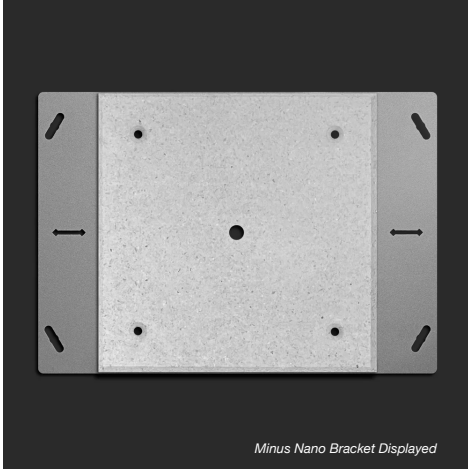

### UNIVERSAL DRYWALL BRACKET Trimless Recessed Installation Kit

**Quick Facts**

- Easy trimless drywall installation
- New construction and retrofit installation videos available for Minus One, Minus Two, Minus Three and Minus Four
- Available in 10mm, 12mm and 15mm for varying drywall thicknesses

### Description

The Universal Drywall Bracket allows for easy installation of Minus Series fixtures within existing and new drywall ceilings or walls. The bracket kit includes a pre-cut fermacell board for the specified Minus fixture to be installed onto. The fermacell board is then fastened to the bracket until it is flush with the existing drywall. The drywall is then finished and painted as desired.

### Construction

- Formed steel frame
- Includes screws for mounting to existing drywall
- M5 Hardware
- The UN Construction board is constructed of gypsum fermacell and is pre cut to fit the required cutout in your drywall with .08" (2.2mm) allowance for taping, plastering and finishing.
- Bracket Dimensions: 11.85" x 8.46" (301mm x 215mm)
- Fiberboard Dimensions: 8" x 8" (200mm x 200mm)

### Trimless Recessed Installation

- The Minus Universal Drywall Bracket and hardware allows for trimless installation of the Minus Series into existing drywall ceilings/walls or during new construction.
- Designed to provide precision alignment through the use of slotted holes.