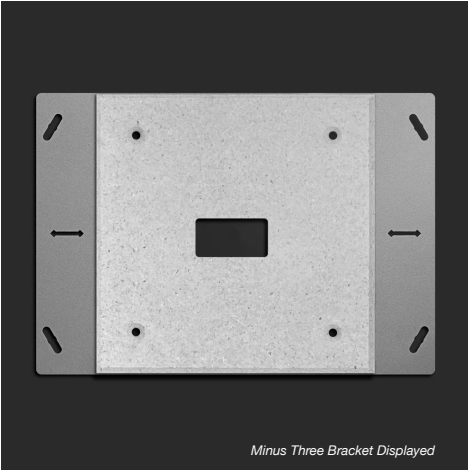

### UNIVERSAL DRYWALL BRACKET Trimless Recessed Installation Kit

**Quick Facts**

- Easy trimless drywall installation
- New construction and retrofit installation videos available for Minus One, Minus Two, Minus Three and Minus Four
- Available in 10mm, 12mm and 15mm for varying drywall thicknesses

### Description

The Universal Drywall Bracket allows for easy installation of Minus Series fixtures within existing and new drywall ceilings or walls. The bracket kit includes a pre-cut fermacell board for the specified Minus fixture to be installed onto. The fermacell board is then fastened to the bracket until it is flush with the existing drywall. The drywall is then finished and painted as desired.

### Construction

- Formed steel frame
- Includes screws for mounting to existing drywall
- M5 Hardware
- The UN Construction board is constructed of gypsum fermacell and is pre cut to fit the required cutout in your drywall with .08" (2.2mm) allowance for taping, plastering and finishing.
- Bracket Dimensions: 11.85" x 8.46" (301mm x 215mm)
- Fiberboard Dimensions: 8" x 8" (200mm x 200mm)

### Trimless Recessed Installation

- The Minus Universal Drywall Bracket and hardware allows for trimless installation of the Minus Series into existing drywall ceilings/walls or during new construction.
- Designed to provide precision alignment through the use of slotted holes.