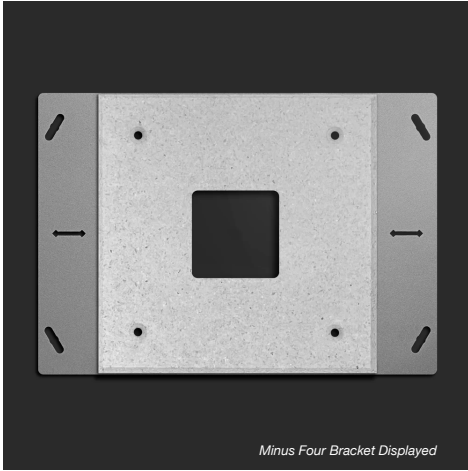

### UNIVERSAL DRYWALL BRACKET Trimless Recessed Installation Kit

**Quick Facts**

- Easy trimless drywall installation
- New construction and retrofit installation videos available for Minus One, Minus Two, Minus Three and Minus Four
- Available in 10mm, 12mm and 15mm for varying drywall thicknesses

### Description

The Universal Drywall Bracket allows for easy installation of Minus Series fixtures within existing and new drywall ceilings or walls. The bracket kit includes a pre-cut fermacell board for the specified Minus fixture to be installed onto. The fermacell board is then fastened to the bracket until it is flush with the existing drywall. The drywall is then finished and painted as desired.

### Construction

- Formed steel frame
- Includes screws for mounting to existing drywall
- M5 Hardware
- The UN Construction board is constructed of gypsum fermacell and is pre cut to fit the required cutout in your drywall with .08" (2.2mm) allowance for taping, plastering and finishing.
- Bracket Dimensions: 11.85" x 8.46" (301mm x 215mm)
- Fiberboard Dimensions: 8" x 8" (200mm x 200mm)

### Trimless Recessed Installation

- The Minus Universal Drywall Bracket and hardware allows for trimless installation of the Minus Series into existing drywall ceilings/walls or during new construction.
- Designed to provide precision alignment through the use of slotted holes.