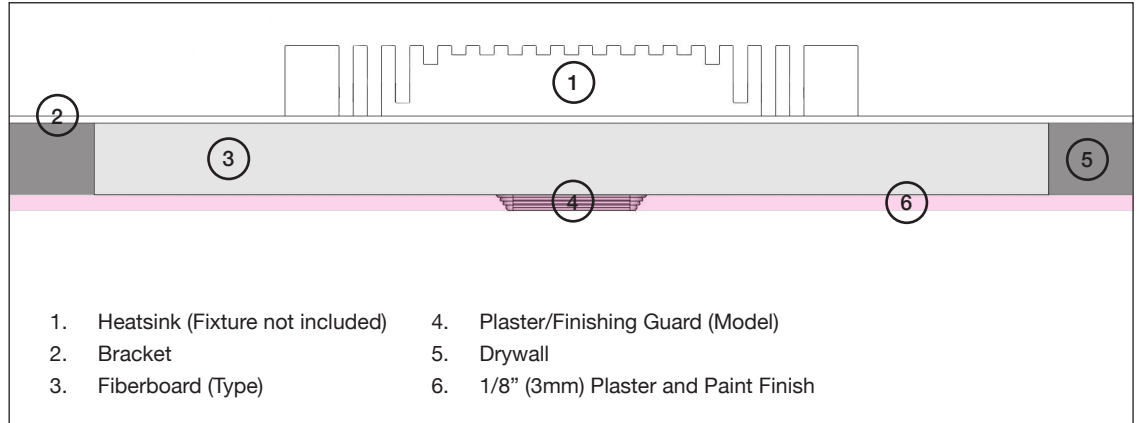

Universal Drywall Kit

1. Heatsink (Fixture not included)	4. Plaster/Finishing Guard (Model)
2. Bracket	5. Drywall
3. Fiberboard (Type)	6. 1/8" (3mm) Plaster and Paint Finish

Description

The Universal Drywall Bracket allows for easy installation of Minus Series fixtures within existing and new drywall ceilings or walls. The bracket kit includes a pre-cut fermacell board for the specified Minus fixture to be installed onto. The fermacell board is then fastened to the bracket until it is flush with the existing drywall. The drywall is then finished and painted as desired.

Construction

- Formed steel frame
- Includes screws for mounting to existing drywall
- M5 Hardware
- The UN Construction board is constructed of gypsum fermacell and is pre cut to fit the required cutout in your drywall with .08" (2.2mm) allowance for taping, plastering and finishing.
- Bracket Dimensions: 11.85" x 8.46" (301mm x 215mm)
- Fiberboard Dimensions: 8" x 8" (200mm x 200mm)

Trimless Recessed Installation

- The Minus Universal Drywall Bracket and hardware allows for trimless installation of the Minus Series into existing drywall ceilings/walls or during new construction.
- Designed to provide precision alignment through the use of slotted holes.

Listings

- UL Listed, CE Conform
- Suitable for dry and wet locations

Drywall Boards

- 10mm
- 12.5mm
- 15mm - (Standard 5/8" drywall)
- 18mm - (Minus Three only: Standard 5/8" drywall)

Resources

Scan QR Code or visit at apurelighting.com/resources/

Resources

Videos

ORDERING INFORMATION

SERIES

1. ☐ AM - Minus Series

MODEL

1. ☐ 1 - Minus One
   ☐ 2 - Minus Two
   ☐ 3 - Minus Three
   ☐ 4 - Minus Four
   ☐ 5 - Minus Five
   ☐ N - Minus Nano

CLASS

1. ☐ BRK - Bracket

TYPE

1. ☐ U10 - 10mm Board
   ☐ U12 - 12.5mm Board
   ☐ U15 - 15mm Board
   ☐ U18 - 18mm Board

ORDERING EXAMPLE

AM1BRKU15